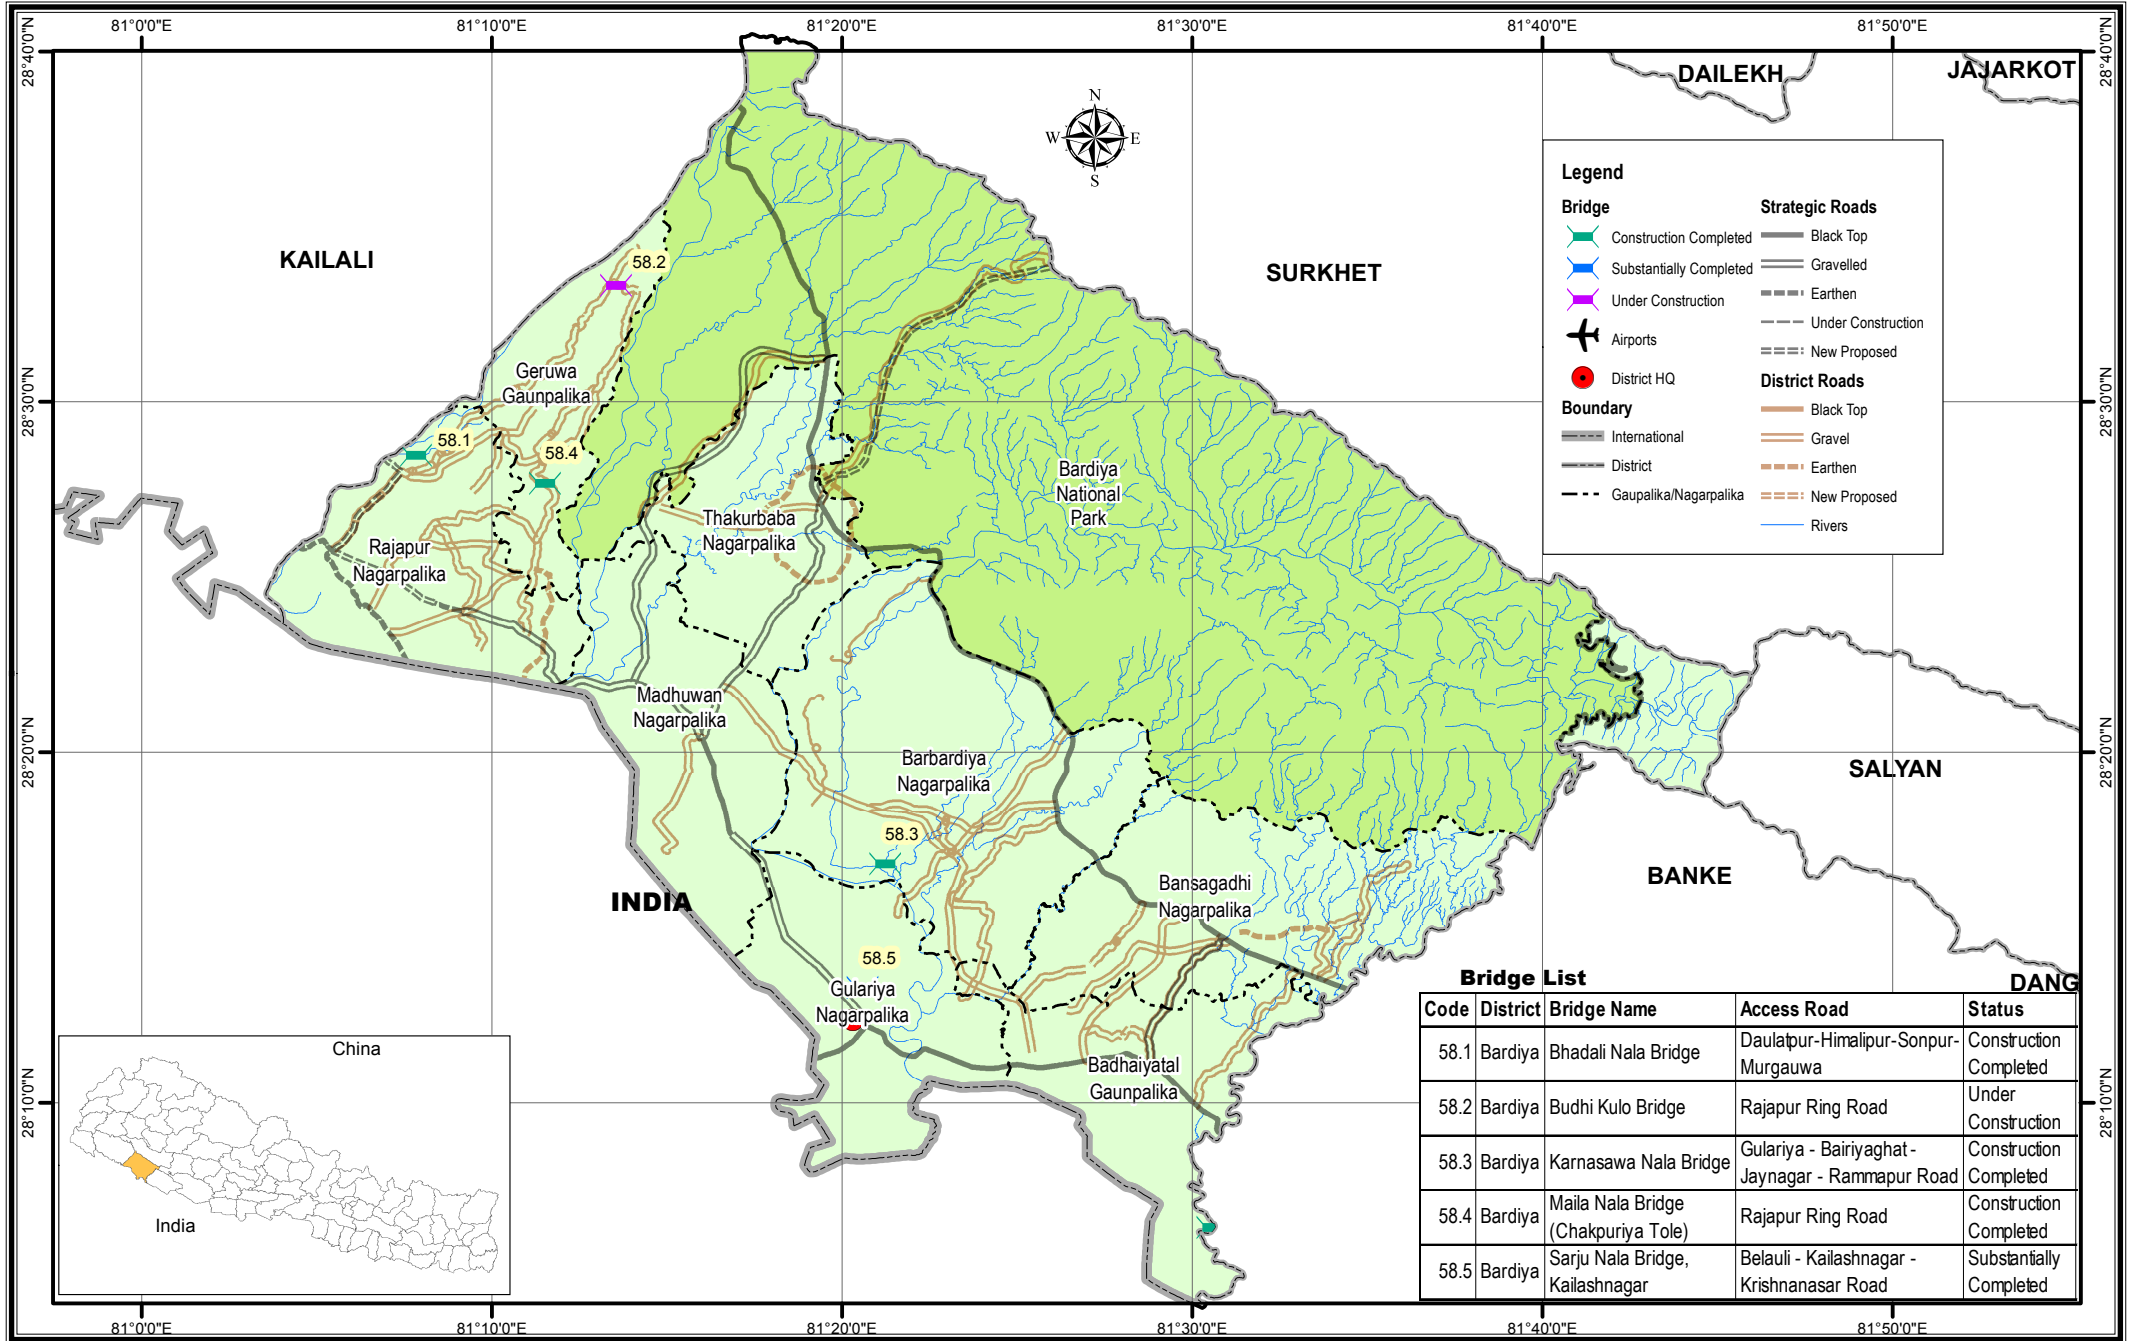

Bridge Inventory Map

Bardiya District

Legend

Bridge	Strategic Roads
Construction Completed	Black Top
Substantially Completed	Gravelled
Under Construction	Earthen
Airports	Under Construction
District HQ	New Proposed
Boundary	District Roads
International	Black Top
District	Gravel
Gaupalika/Nagarpalika	Earthen
	New Proposed
	Rivers

Bridge List

Code	District	Bridge Name	Access Road	Status
58.1	Bardiya	Bhadali Nala Bridge	Daulatpur-Himalipur-Sonpur-Murgauwa	Construction Completed
58.2	Bardiya	Budhi Kulo Bridge	Rajapur Ring Road	Under Construction
58.3	Bardiya	Karnasawa Nala Bridge	Gulariya - Bairiyaghat - Jaynagar - Rammapur Road	Construction Completed
58.4	Bardiya	Maila Nala Bridge (Chakpuriya Tole)	Rajapur Ring Road	Construction Completed
58.5	Bardiya	Sarju Nala Bridge, Kailashnagar	Belauli - Kailashnagar - Krishnanasar Road	Substantially Completed