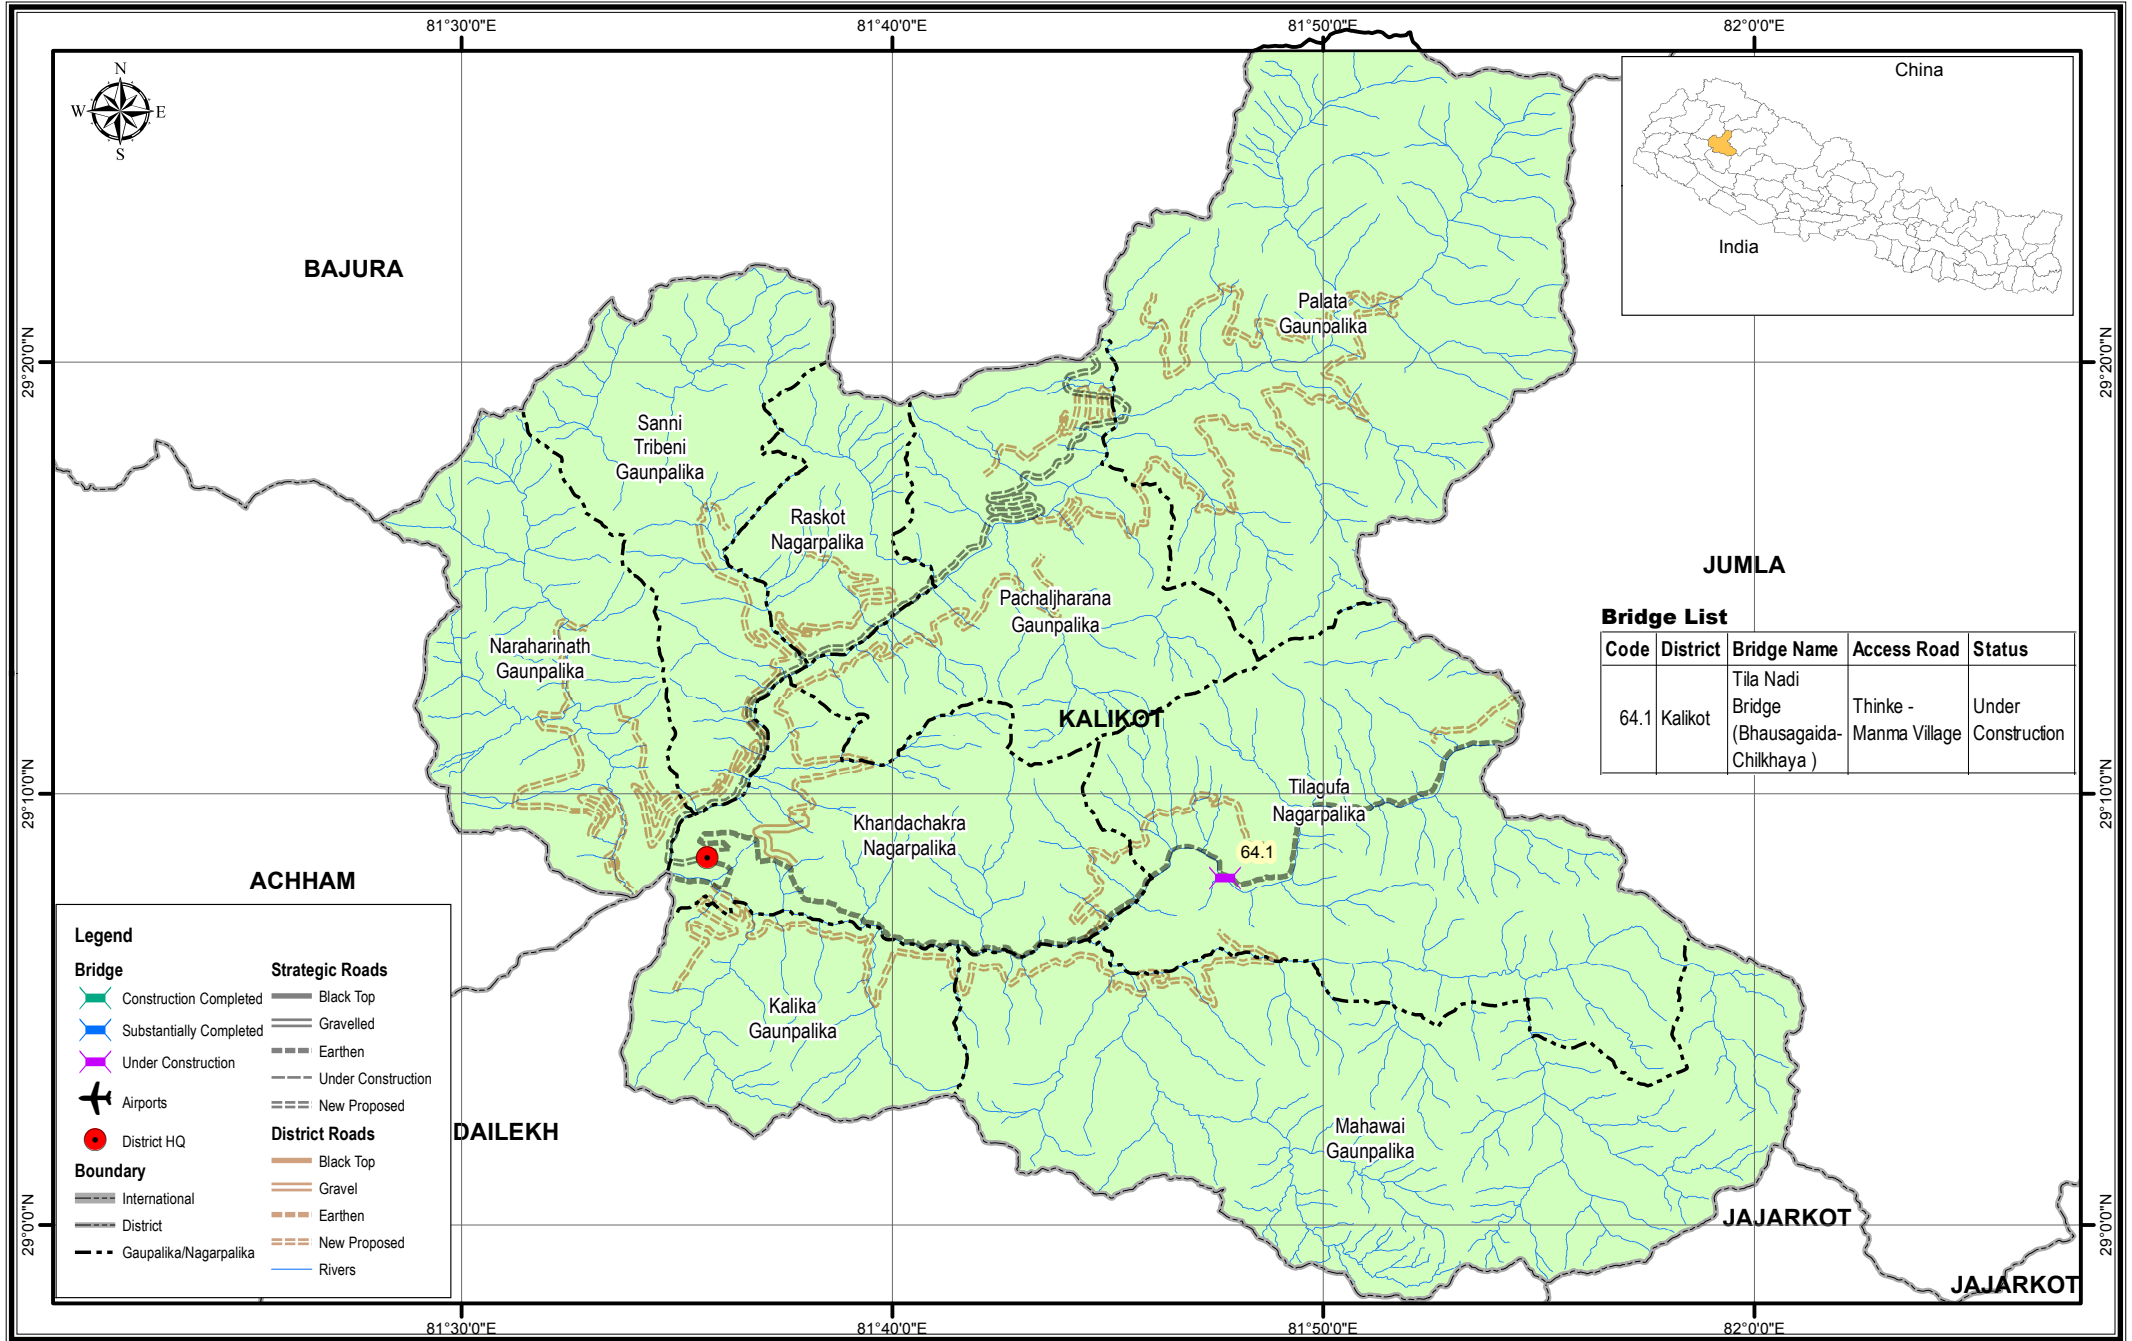

Bridge Inventory Map

Kalikot District

Bridge List

Code	District	Bridge Name	Access Road	Status
64.1	Kalikot	Tila Nadi Bridge (Bhausagaida-Chikhaya)	Thinke - Manma Village	Under Construction

Legend

Construction Completed	Strategic Roads - Black Top
Substantially Completed	Strategic Roads - Gravelled
Under Construction	Strategic Roads - Earthen
Airports	Strategic Roads - Under Construction
District HQ	Strategic Roads - New Proposed
Boundary - International	District Roads - Black Top
Boundary - District	District Roads - Gravel
Boundary - Gaunpalika/Nagarpalika	District Roads - Earthen
	District Roads - New Proposed
	Rivers