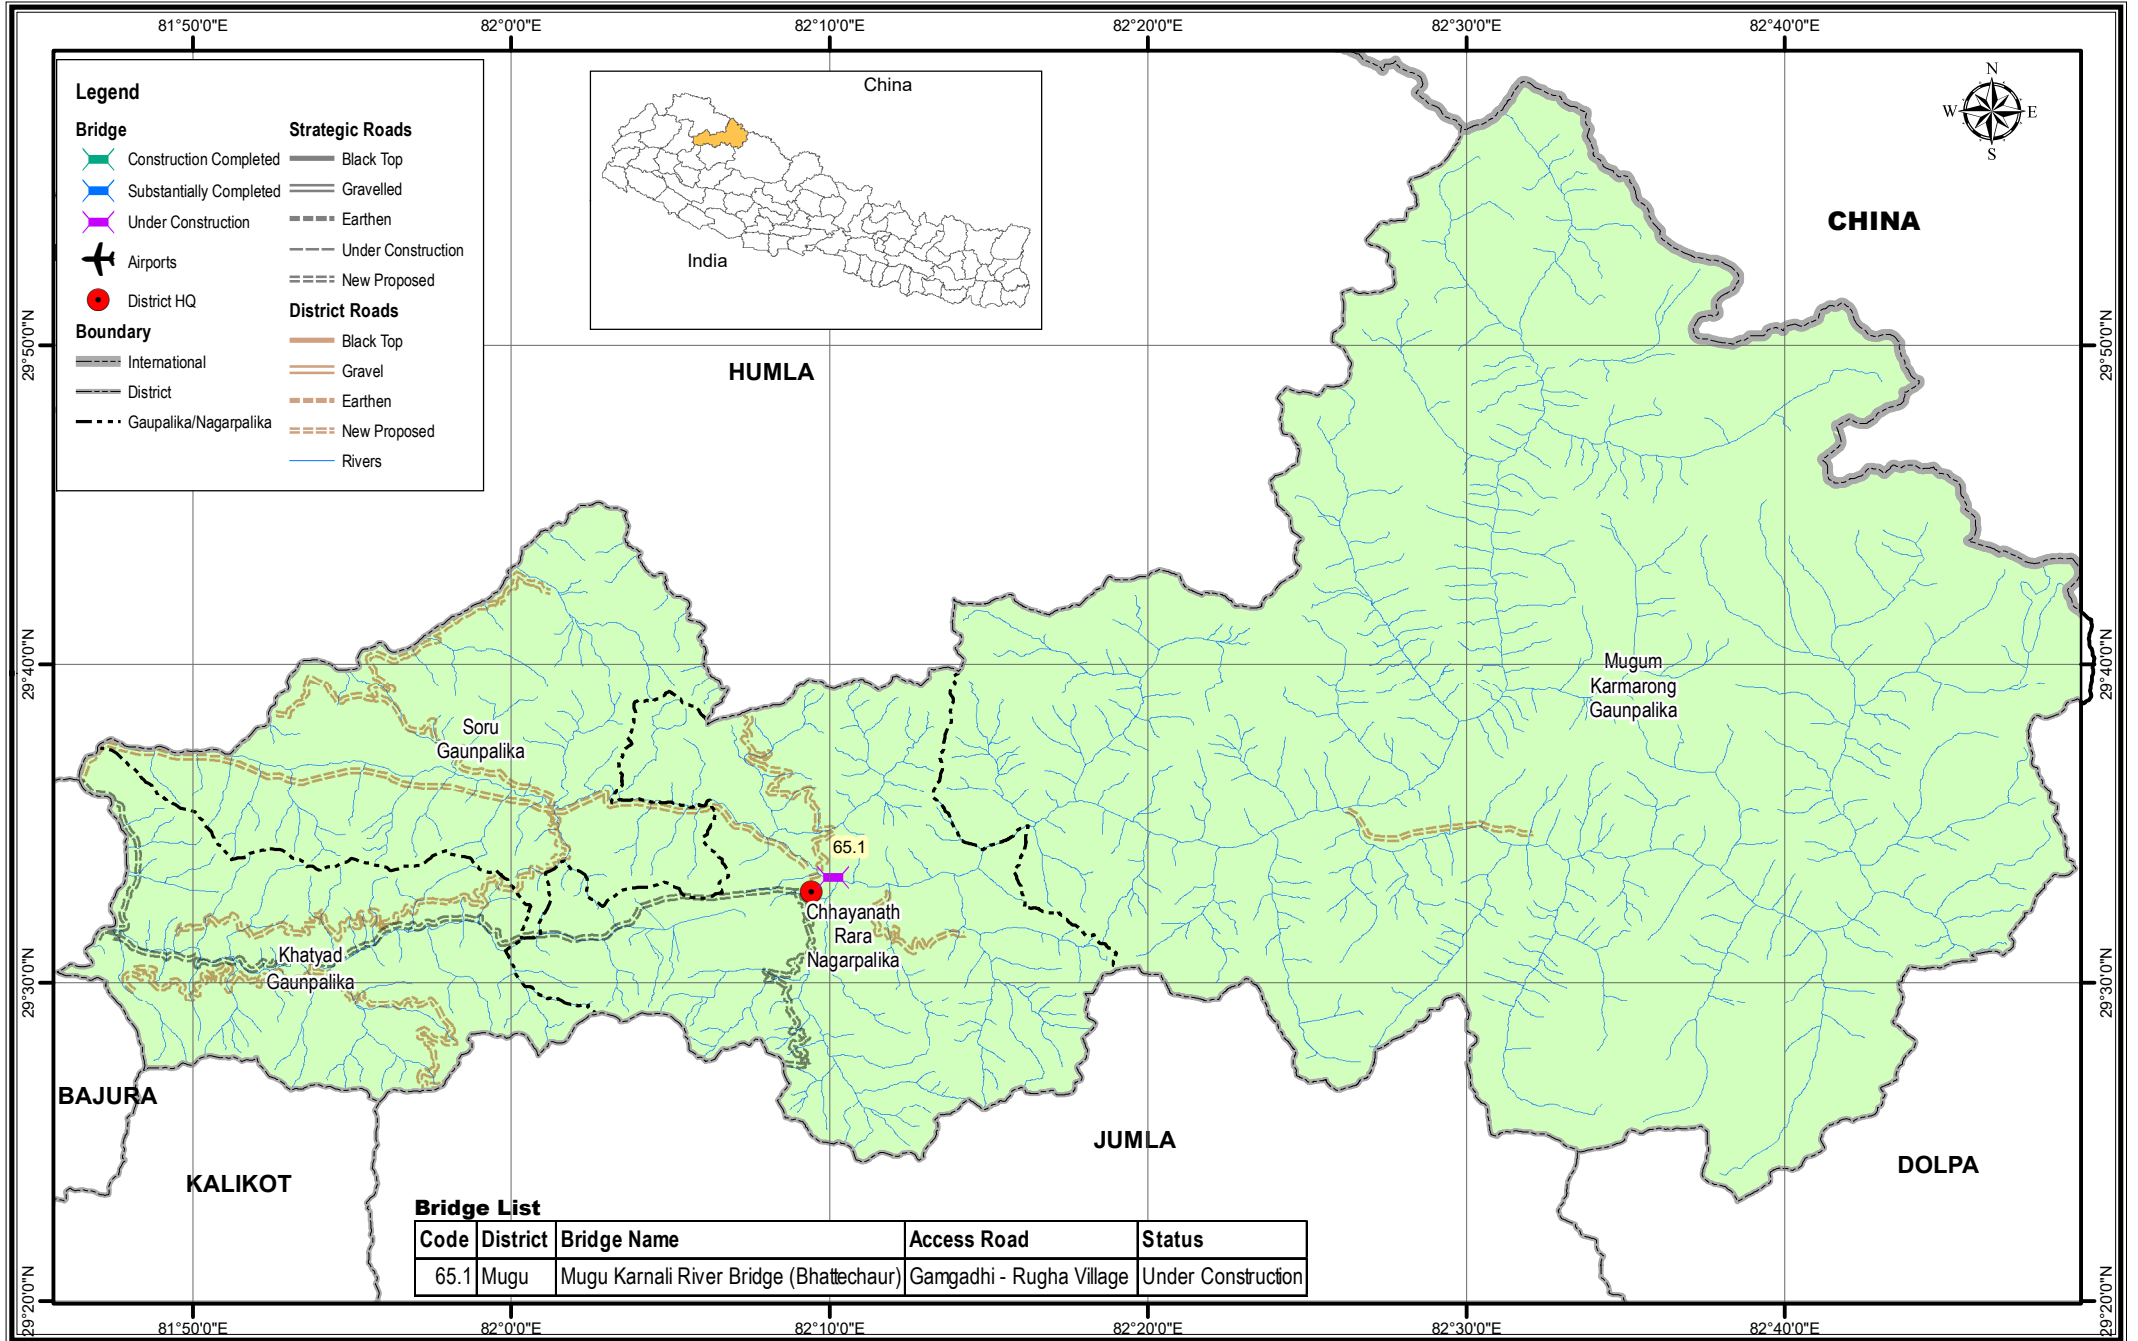

Bridge Inventory Map

Mugu District

Legend

Bridge

- Construction Completed
- Substantially Completed
- Under Construction

Airports

- Airports

District HQ

- District HQ

Boundary

- International
- District
- Gaunpalika/Nagarpalika

Strategic Roads

- Black Top
- Gravelled
- Earthen
- Under Construction
- New Proposed

District Roads

- Black Top
- Gravel
- Earthen
- New Proposed
- Rivers

Bridge List

Code	District	Bridge Name	Access Road	Status
65.1	Mugu	Mugu Karnali River Bridge (Bhattechaur)	Gamgadhi - Rugha Village	Under Construction

Local Roads Bridge Support Unit (LRBSU)
Manbhawan, Lalitpur