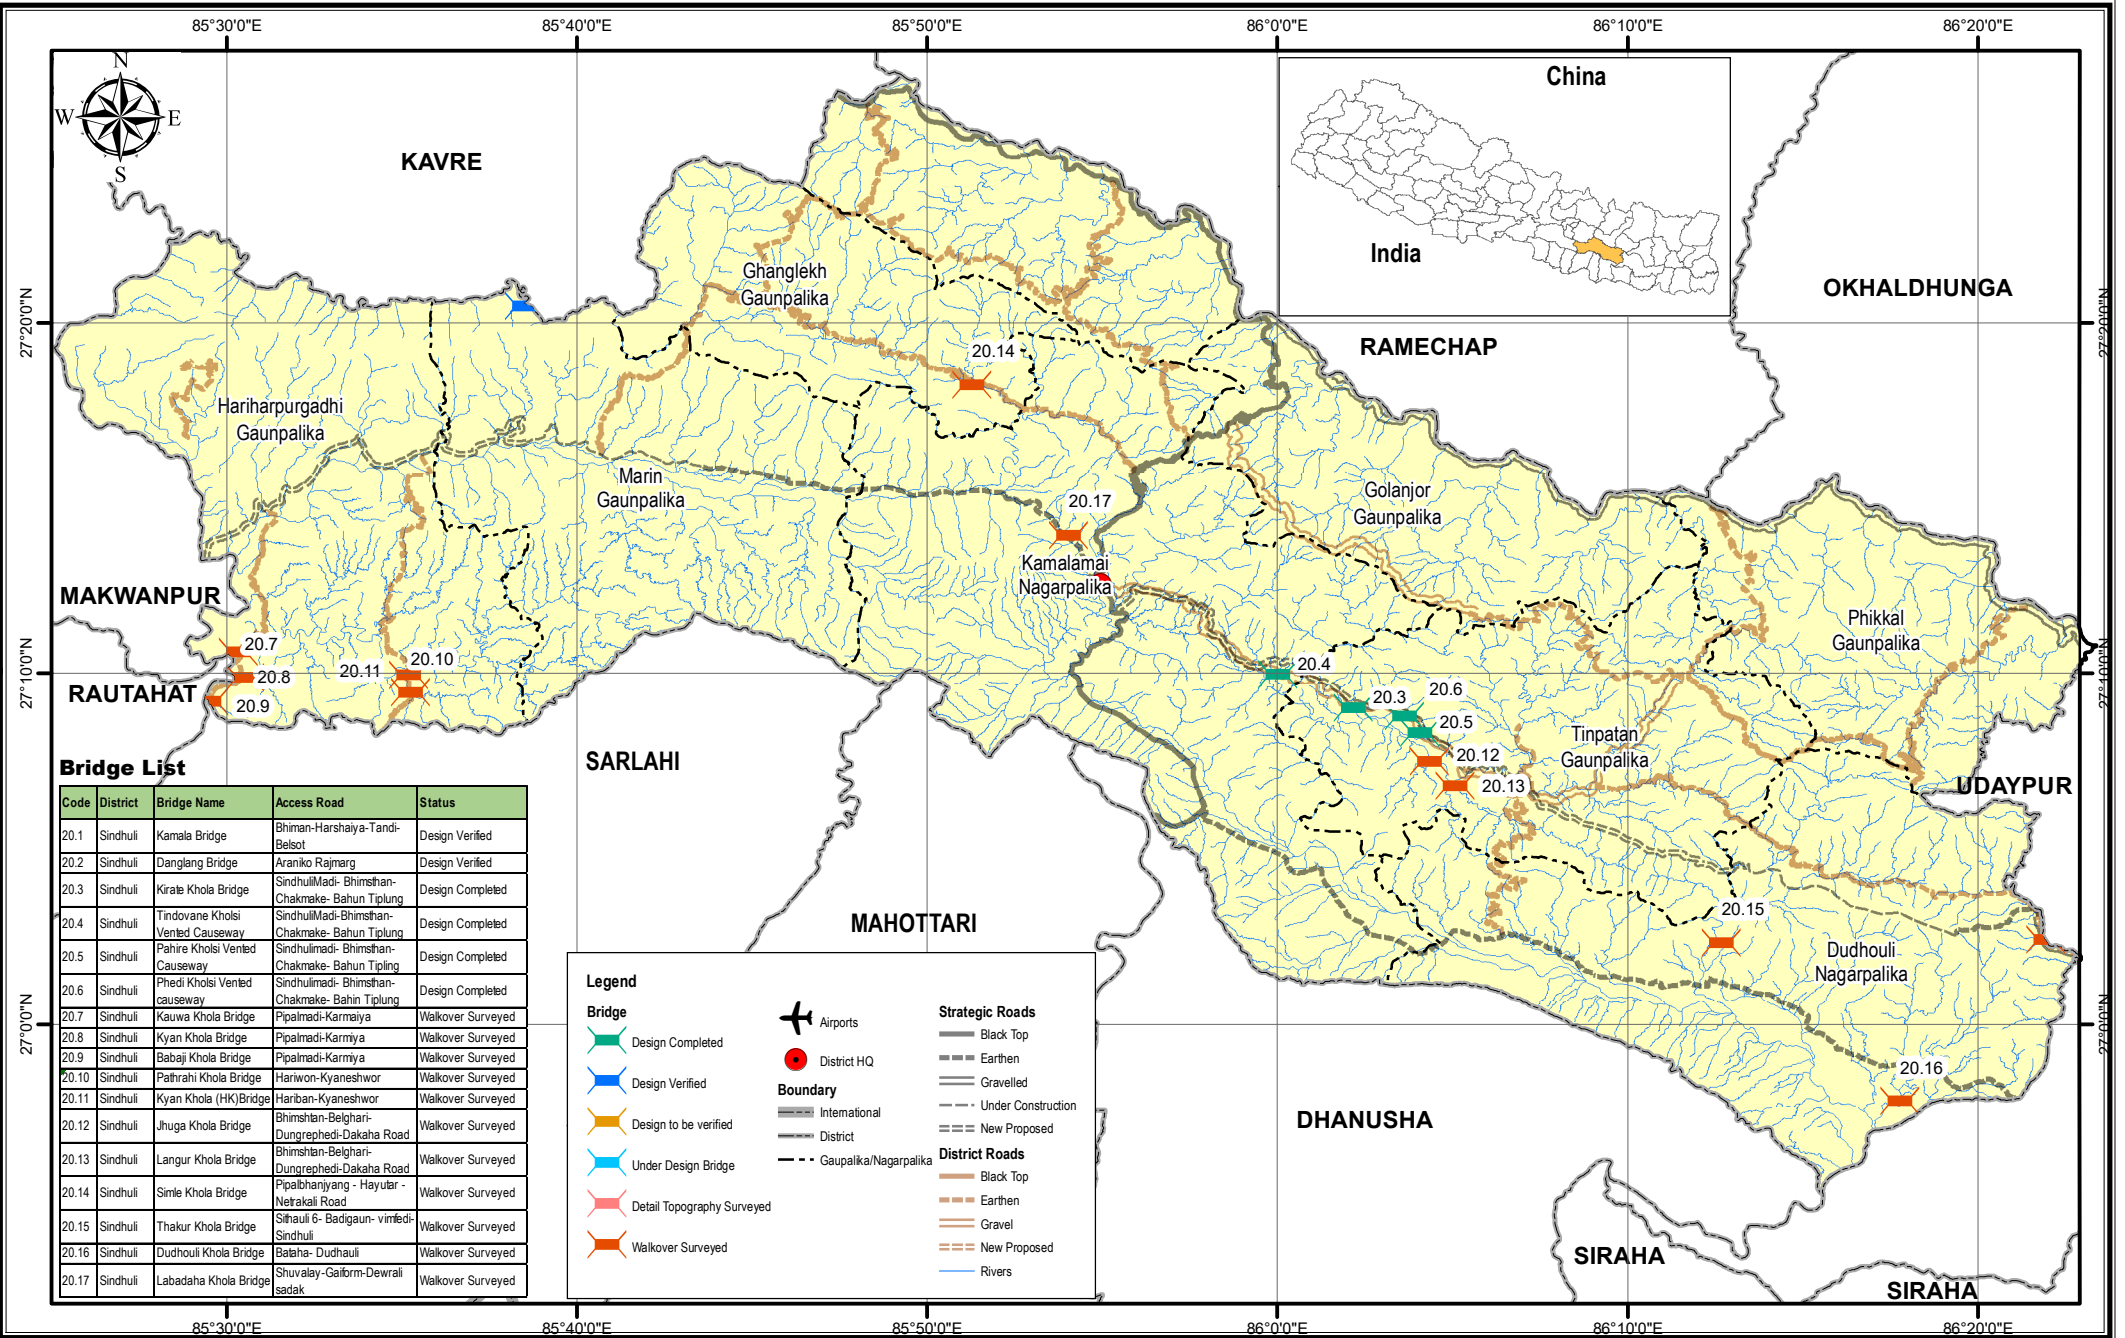

Bridge Inventory Map

Sindhuli District

Bridge List

Code	District	Bridge Name	Access Road	Status
20.1	Sindhuli	Kamala Bridge	Bhiman-Harshaiya-Tandi-Belsot	Design Verified
20.2	Sindhuli	Danglang Bridge	Araniko Rajmarg	Design Verified
20.3	Sindhuli	Kirate Khola Bridge	Sindhuimadi- Bhimshan-Chakmake- Bahun Tiplung	Design Completed
20.4	Sindhuli	Tindovane Kholsi Vented Causeway	Sindhuimadi-Bhimshan-Chakmake- Bahun Tiplung	Design Completed
20.5	Sindhuli	Pahire Kholsi Vented Causeway	Sindhuimadi- Bhimshan-Chakmake- Bahun Tiplung	Design Completed
20.6	Sindhuli	Phedi Kholsi Vented causeway	Sindhuimadi- Bhimshan-Chakmake- Bahin Tiplung	Design Completed
20.7	Sindhuli	Kauwa Khola Bridge	Pipalmadi-Karmiya	Walkover Surveyed
20.8	Sindhuli	Kyan Khola Bridge	Pipalmadi-Karmiya	Walkover Surveyed
20.9	Sindhuli	Babaji Khola Bridge	Pipalmadi-Karmiya	Walkover Surveyed
20.10	Sindhuli	Patrahi Khola Bridge	Hariwon-Kyaneshwor	Walkover Surveyed
20.11	Sindhuli	Kyan Khola (HK) Bridge	Hariwan-Kyaneshwor	Walkover Surveyed
20.12	Sindhuli	Jhuga Khola Bridge	Bhimshan-Belghari-Dunqrephedi-Dakaha Road	Walkover Surveyed
20.13	Sindhuli	Langur Khola Bridge	Bhimshan-Belghari-Dunqrephedi-Dakaha Road	Walkover Surveyed
20.14	Sindhuli	Simle Khola Bridge	Pipalbhanjyang - Hayutar - Netrakali Road	Walkover Surveyed
20.15	Sindhuli	Thakur Khola Bridge	Sihauli 6- Badgaun- vimledi Sindhuli	Walkover Surveyed
20.16	Sindhuli	Dudhouli Khola Bridge	Bataha- Dudhouli	Walkover Surveyed
20.17	Sindhuli	Labadaha Khola Bridge	Shuvalay-Gaifom-Dewrali Sadak	Walkover Surveyed

Local Roads Bridge Support Unit (LRBSU)
Manbawan, Lalitpur

Date: 6/11/2018