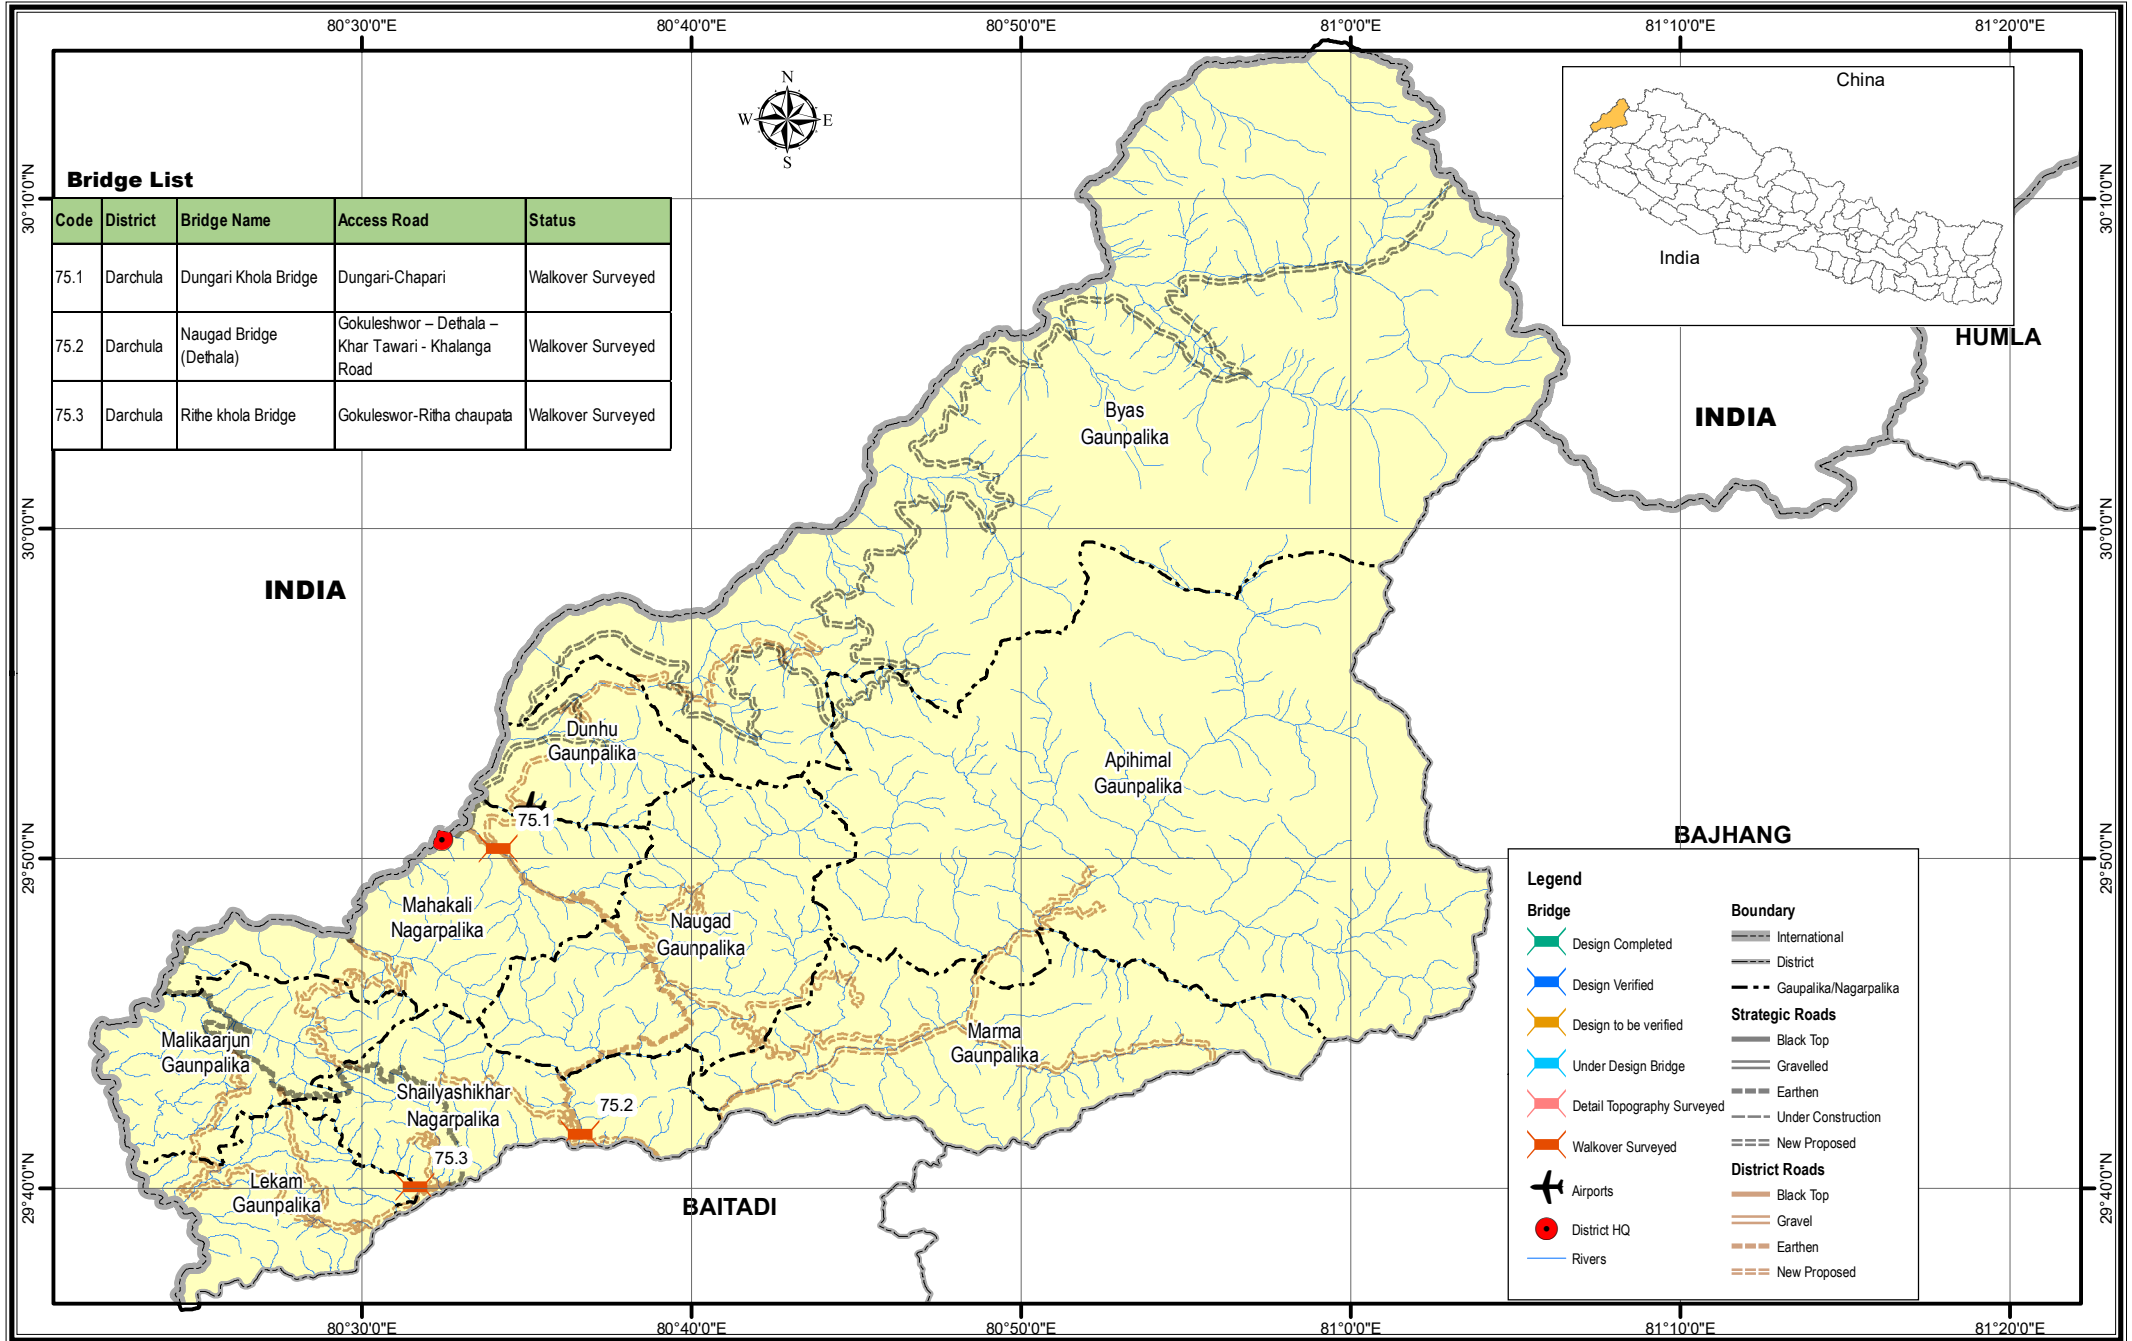

# Bridge Inventory Map

# Darchula District

Local Roads Bridge Support Unit (LRBSU)  
Manbhawan, Lalitpur

Date: 6/11/2018